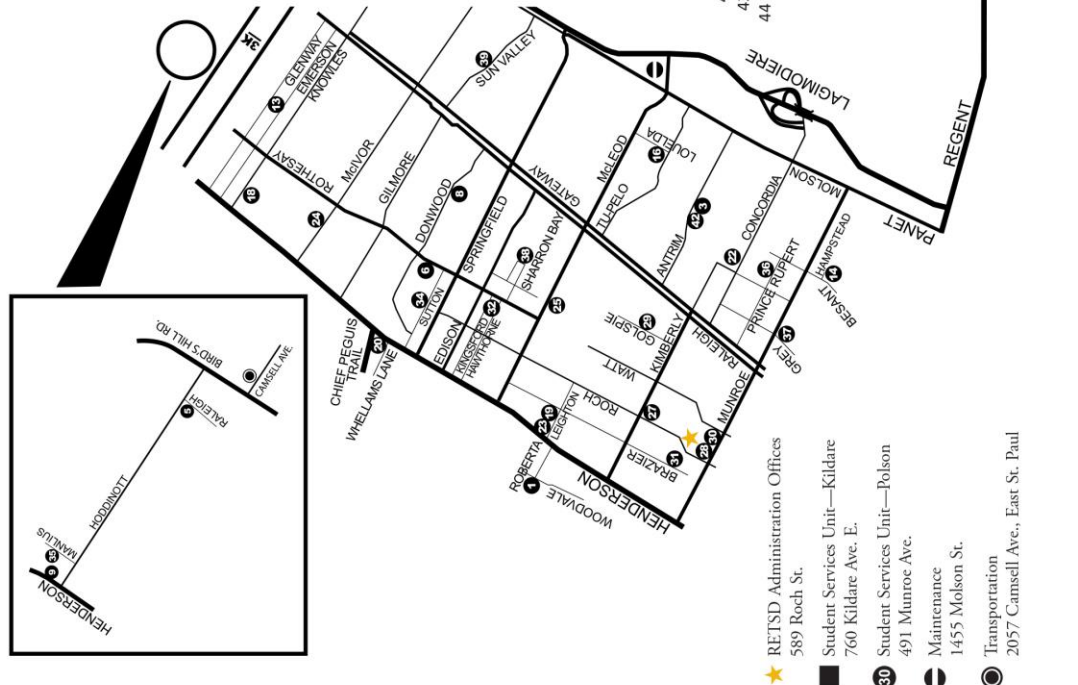

SCHOOL DIVISION MAP

1. Angus McKay School • 850 Woodvale St.
2. Arthur Day Middle School • 43 Whitehall Blvd.
3. Bertrum E. Glavin Elementary • 166 Antrim Rd.
4. Bernie Wolfe Community School • 95 Bournais Dr.
5. Bird's Hill School • 3950 Raleigh St.
6. Chief Peguis Junior High • 1400 Rothesay St.
7. Collège Pierre-Elliott-Trudeau • 216 Redonda St.
8. Donwood Elementary School • 400 Donwood Drive
9. Dr. F.W.L. Hamilton School • 3225 Henderson Hwy.
10. École Centrale • 604 Day St.
11. École Margaret-Underhill • 25 Regina Pl.
12. École Regent Park School • 411 Moroz St.
13. Emerson Elementary School • 323 Emerson Ave.
14. Hampstead School • 920 Hampstead Ave.
15. Harold Hatcher Elementary School • 500 Redonda St.
16. John de Graff Elementary • 1020 Louelda St.
17. John W. Gunn Middle School • 351 Harold Ave. W.
18. John G. Stewart School • 2069 Henderson Hwy.
19. John Henderson Junior High School • 930 Brazier St.
20. John Pritchard School • 1490 Henderson Hwy.
21. Joseph Teres School • 131 Sanford Fleming Rd.
22. Kildonan-East Collegiate • 845 Concordia Ave.
23. Lord Wolseley Elementary School • 939 Henderson Hwy.
24. Maple Leaf School • 251 Mclvor Ave.
25. McLeod Adult Learning Centre • 530 McLeod Ave.
26. Murdoch MacKay Collegiate • 260 Redonda St.
27. Miles Macdonell Collegiate • 757 Roch St.
28. Munroe Junior High School • 405 Munroe Ave.
29. Neil Campbell School • 845 Golspie St.
30. Poison School • 491 Munroe Ave.
31. Prince Edward School • 649 Brazier St.
32. Princess Margaret School • 367 Hawthorne Ave.
33. Radisson School • 1105 Winona St.
34. River East Collegiate • 295 Sutton Ave.
35. Robert Andrews School • 3230 Manlius St.
36. Salisbury Morse Place School • 795 Prince Rupert Ave.
37. Sherwood School • 509 Grey St.
38. Springfield Heights School • 505 Sharron Bay
39. Sun Valley School • 125 Sun Valley Dr.
40. Transcona Adult Learning Centre • 130 Regent Ave. E.
41. Transcona Collegiate • 1305 Winona St.
42. Valley Gardens Middle School • 220 Antrim Rd.
43. Wayoata Elementary School • 605 Wayoata St.
44. Westview School • 600 Hoka St.