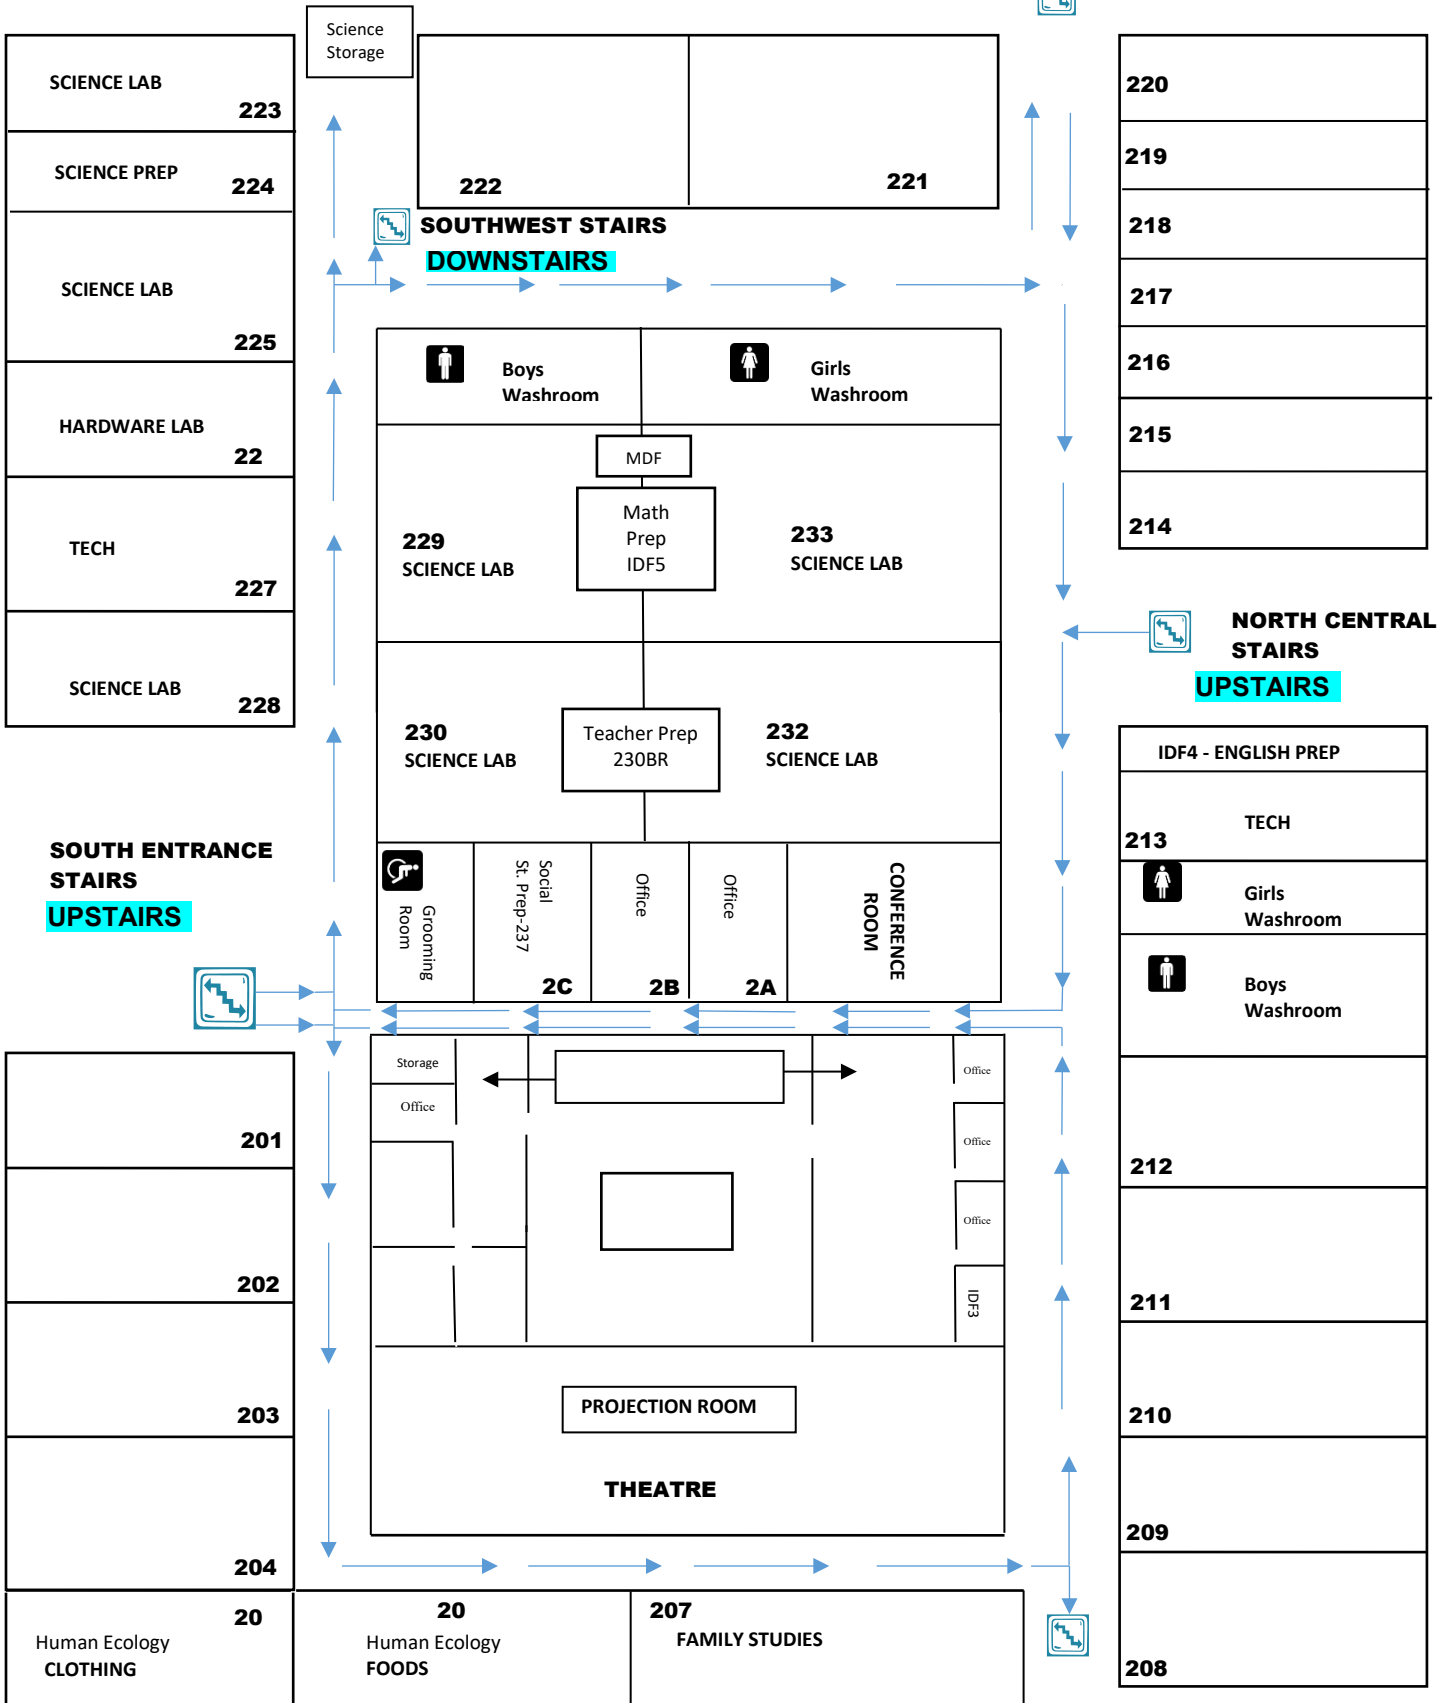

REC MAIN FLOOR

SOUTHWEST

EMPLOYEES ONLY
NORTHWEST ENTRANCE

Student Services	
120	
Independent Skills	
121	
Independent Skills	GROOMING ROOM
122	
123	
124	

BAND ROOM	CHORAL ROOM
118A	118

11	TECH LAB
116	TECH PREP
115	TECH LAB
114	TECH LAB
113	TECH LAB
112	
111	

GYM DOORS East Hall

SOUTH

Gym Entrance

DOWNSTAIRS

NORTHEAST ENTRANCE EAST WALL EXIT

GYMNASIUM

Gym Exit

Gym Exit

WORKOUT ROOM

Emergency Exit

CAFETERIA

EMERGENCY EXIT ONLY

REC SECOND FLOOR

NORTHWEST STAIRS

NORTH CENTRAL STAIRS UPSTAIRS

SOUTH ENTRANCE STAIRS UPSTAIRS

DOWNSTAIRS

NORTHEAST STAIRS