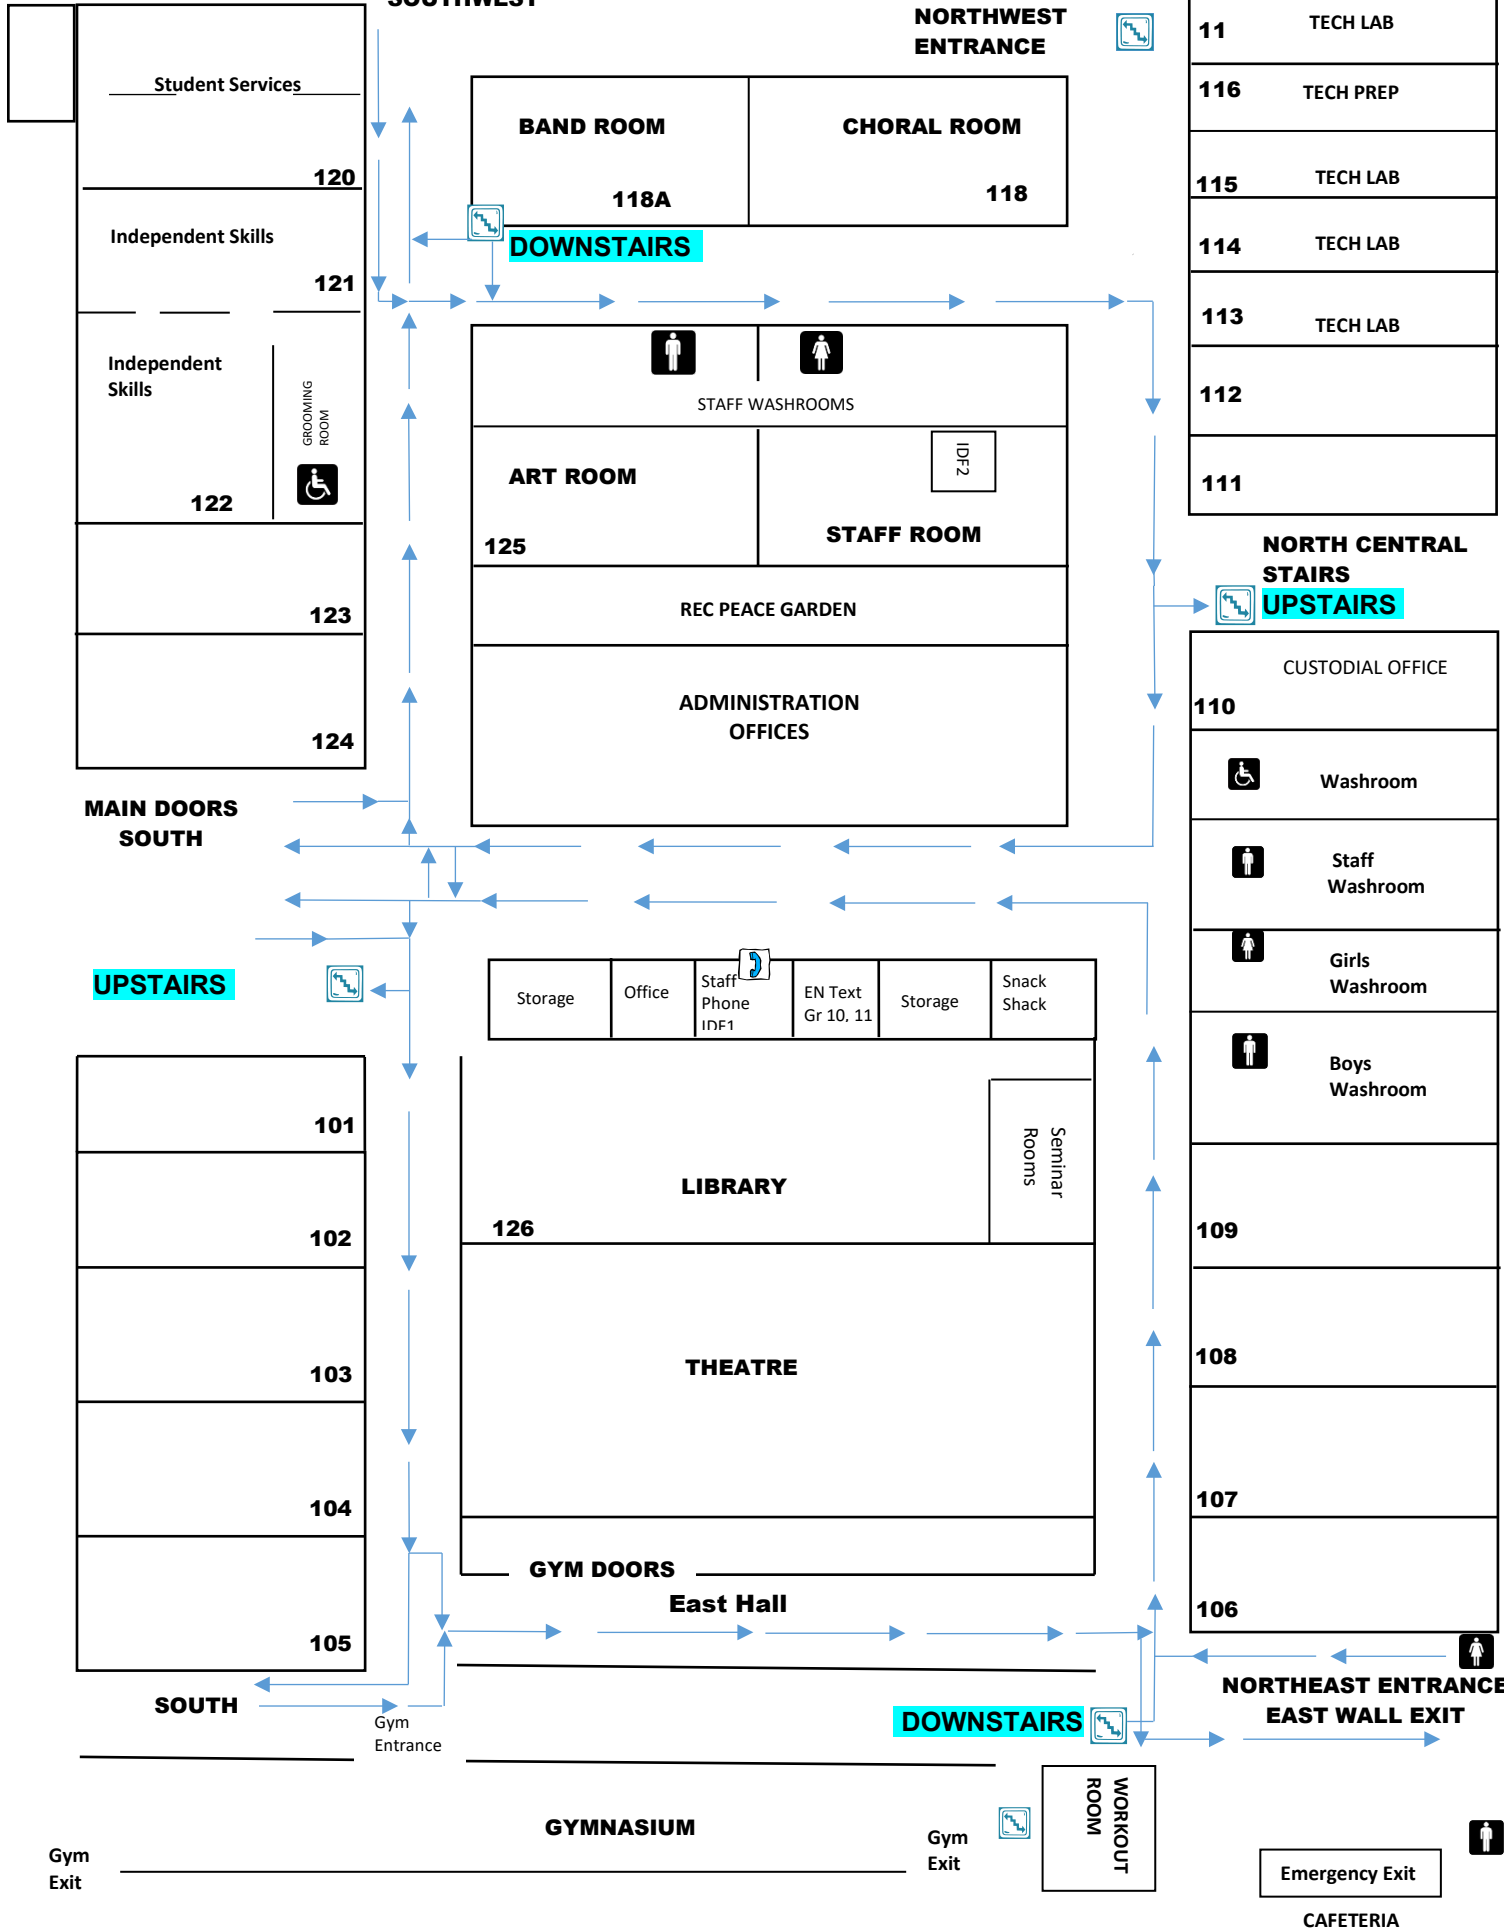

REC MAIN FLOOR

SOUTHWEST

EMPLOYEES ONLY
NORTHWEST ENTRANCE

Student Services	
120	
Independent Skills	
121	
Independent Skills	GROOMING ROOM
122	
123	
124	

BAND ROOM	CHORAL ROOM
118A	118

11	TECH LAB
116	TECH PREP
115	TECH LAB
114	TECH LAB
113	TECH LAB
112	
111	

STAFF WASHROOMS	
ART ROOM	IDF2
125	STAFF ROOM
REC PEACE GARDEN	
ADMINISTRATION OFFICES	

NORTH CENTRAL STAIRS UPSTAIRS	
CUSTODIAL OFFICE	
110	
	Washroom
	Staff Washroom
	Girls Washroom
	Boys Washroom
109	
108	
107	
106	

GYM DOORS East Hall

SOUTH

Gym Entrance

DOWNSTAIRS

NORTHEAST ENTRANCE EAST WALL EXIT

GYMNASIUM

Gym Exit

Gym Exit

WORKOUT ROOM

Emergency Exit

CAFETERIA

EMERGENCY EXIT ONLY

REC SECOND FLOOR

NORTHWEST STAIRS

NORTH CENTRAL STAIRS UPSTAIRS

SOUTH ENTRANCE STAIRS UPSTAIRS