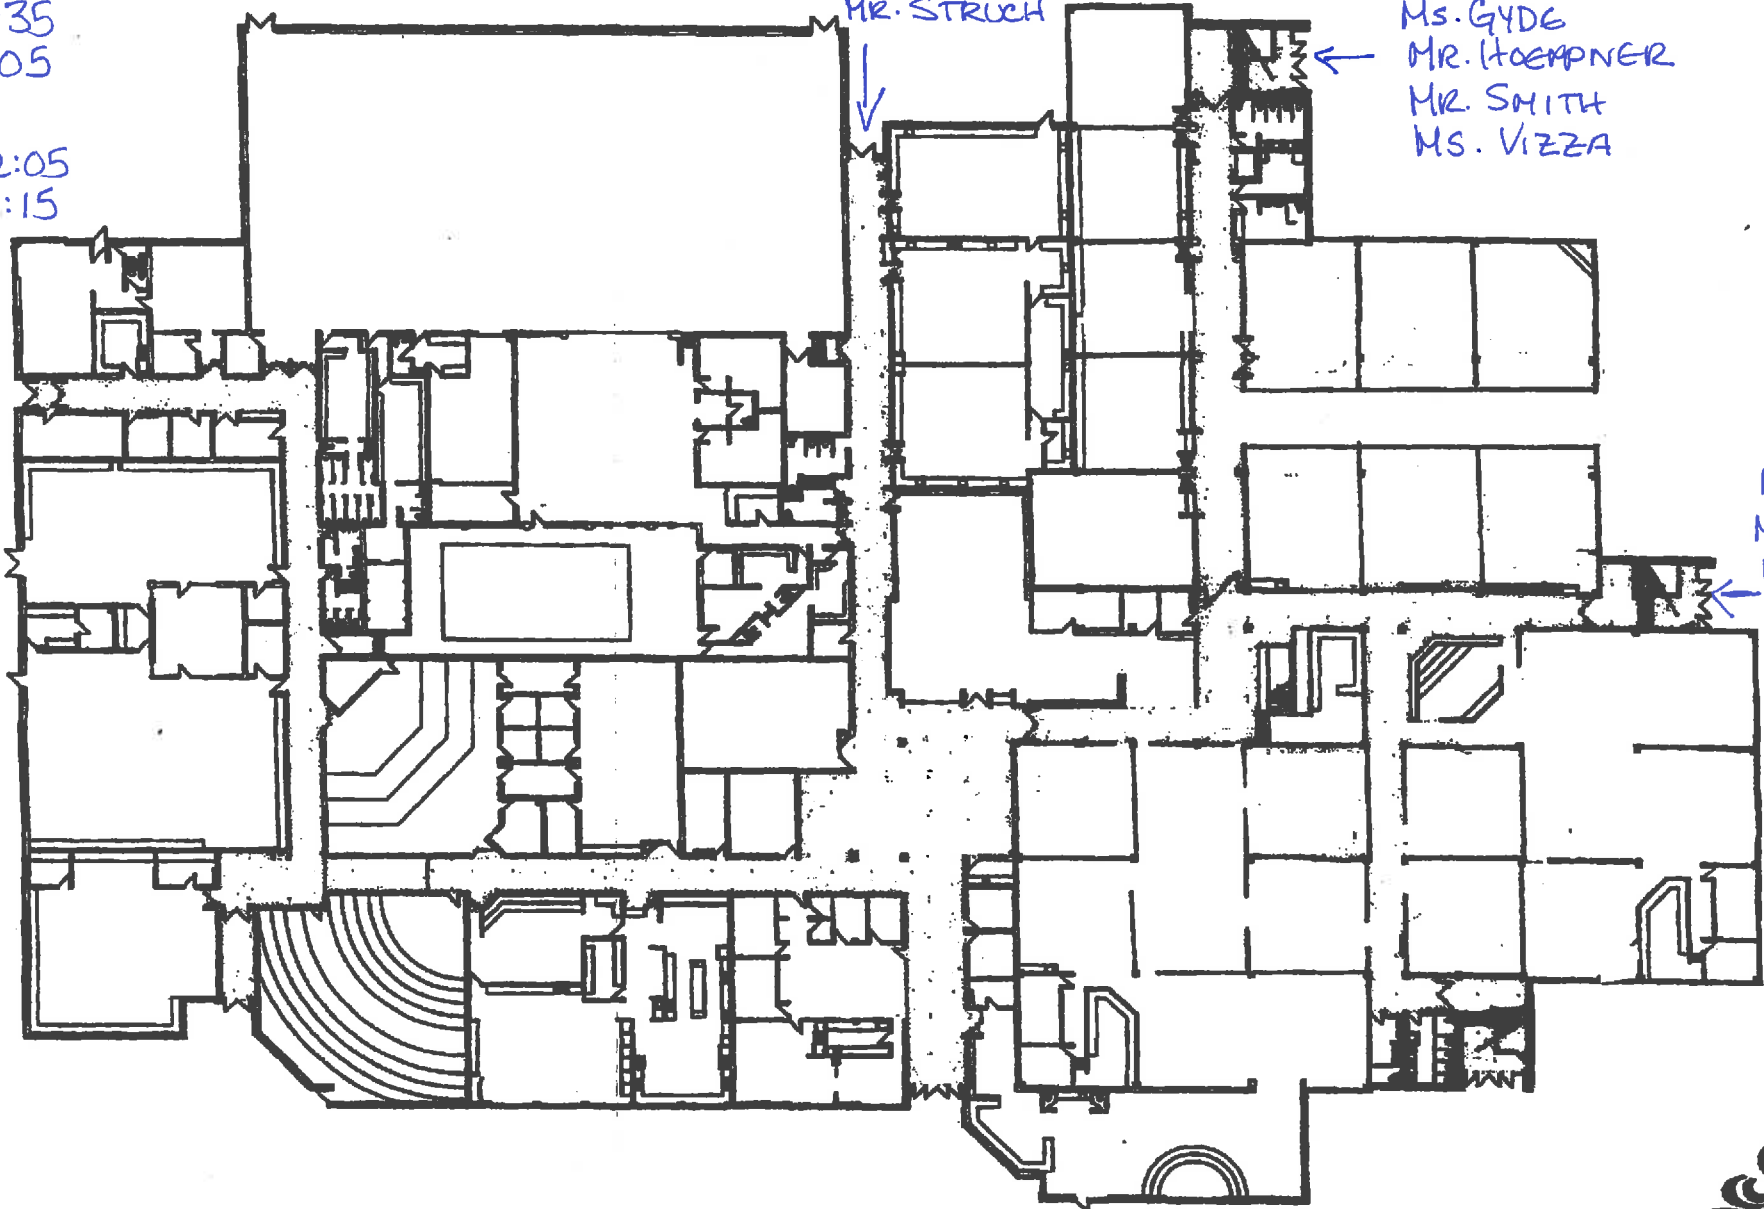

MIDDLE YEARS

ENTRY

AM - 8:35

PM - 1:05

EXIT

AM - 12:05

PM - 3:15

MR. IWAN
MS. LAZAR
MS. PERKINS
MR. STRUCH

BERNIE WOLFE SCHOOL 95 BOURNAIS DRIVE

MS. GYDE
MR. HOEPFNER
MR. SMITH
MS. VIZZA

MR. BUGERA
MS. FAZENDA
MR. GIBBENS

KEY PLAN - MAIN FLOOR

FRONT - BOURNAIS